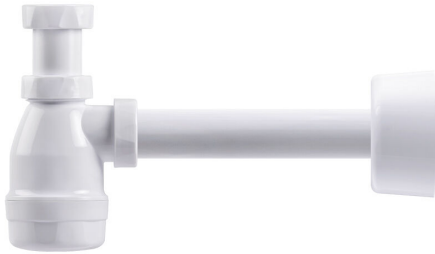

Item 8076325

Water trap kit designed for wall connection with a 1¼" bottle trap and a 32mm diameter outlet pipe. Comes with wall cover.

Specifications

Water trap kit designed for wall connection with a 1¼" bottle trap and a 32mm diameter outlet pipe. Comes with wall cover.

Item Number	8076325
Dimension	G32xØ32 mm
Function	To washbasin, connection to wall
Item Color	White
Material	PP, ABS
Pressure Flow Temp	0,6 l/s
Version	With straight pipe and flange