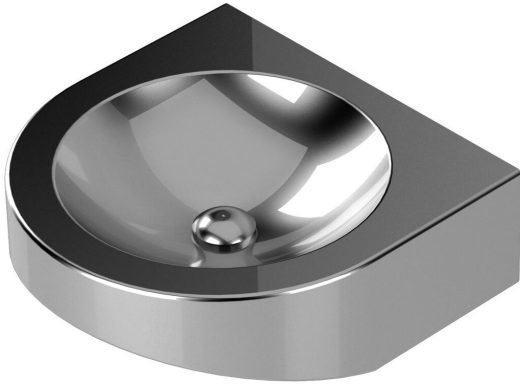

## Item 7631214

V214 Wash basin in stainless steel. It is suitable for wall installation and has a G32 connection. The V214 Wash basin comes with a vertical waste, strainer and threaded rods for installation. It is durable and is practical for environments where strength and hygiene is a priority, for example schools, industrial settings and sports and leisure facilities.

## Item 7631218

V219 Wash basin for disability access in stainless steel. It is suitable for wall installation and has a G32 connection. The V219 Wash basin comes with a vertical waste, strainer and threaded rods for installation. It is durable and is practical for environments where strength and hygiene is a priority, for example schools, industrial settings and sports and leisure facilities.

## Specifications

V214 Wash basin in stainless steel. It is suitable for wall installation and has a G32 connection. The V214 Wash basin comes with a vertical waste, strainer and threaded rods for installation. It is durable and is practical for environments where strength and hygiene is a priority, for example schools, industrial settings and sports and leisure facilities.

<b>Item Number</b>	7631214
<b>Dimension</b>	G32
<b>Function</b>	Wall hung

**Item Color**

Stainless

**Material**

Stainless steel 1.4301

**Size**

360x150x390 mm

**Surface**