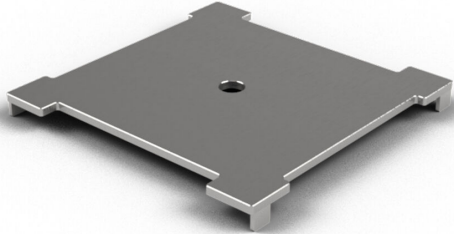

Item 139719

Slot grating made of acid-resistant stainless steel. With load class L15 (1500 kg) for easier driving traffic. Dimensions 200×200 mm.

Item 139717

Slot grating made of acid-resistant stainless steel. With load class L15 (1500 kg) for easier driving traffic. Dimensions 300×300 mm.

Item 139406

Slot grating made of acid-resistant stainless steel. With load class L15 (1500 kg) for easier driving traffic. Dimensions 100×300 mm.

Item 139413

Slot grating made of acid-resistant stainless steel. With load class L15 (1500 kg) for easier driving traffic. Dimensions 100×400 mm.

Item 137297

Slot grating made of acid-resistant stainless steel. With load class L15 (1500 kg) for easier driving traffic. Dimensions 100×500 mm.

Item 139414

Slot grating made of acid-resistant stainless steel. With load class L15 (1500 kg) for easier driving traffic. Dimensions 100×1000 mm.

Item 139429

Slot grating made of acid-resistant stainless steel. With load class L15 (1500 kg) for easier driving traffic. Dimensions 150×300 mm.

Item 139447

Slot grating made of acid-resistant stainless steel. With load class L15 (1500 kg) for easier driving traffic. Dimensions 150×400 mm.