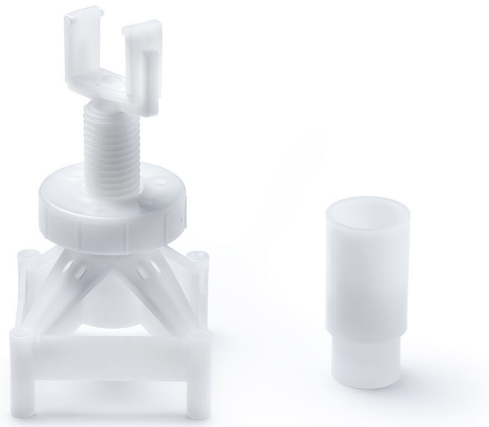

## Item 855541

The Purus support is an accessory for installing Purus' stainless steel channel drains in concrete floors. It comes as a set of 4 plastic legs, which are height-adjustable between 90-200mm and are designed to hold the channel in place while pouring concrete.

## Specifications

The Purus support is an accessory for installing Purus' stainless steel channel drains in concrete floors. It comes as a set of 4 plastic legs, which are height-adjustable between 90-200mm and are designed to hold the channel in place while pouring concrete.

<b>Item Number</b>	855541
<b>Function</b>	For Purus channels
<b>Item Color</b>	White
<b>Material</b>	PP
<b>Size</b>	90-200 mm
<b>Version</b>	Adjustable height