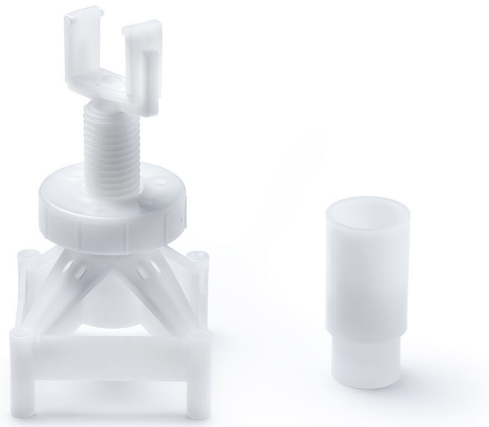

Item 07244

The Concrete installation support is an accessory for installing the Channel 100, Channel 200, Kitchen Channels, Grate and Slot Drain Modular and Industrial Channel in concrete floors. It is height adjustable from 90-200mm.

Specifications

The Concrete installation support is an accessory for installing the Channel 100, Channel 200, Kitchen Channels, Grate and Slot Drain Modular and Industrial Channel in concrete floors. It is height adjustable from 90-200mm.

| | |
|--------------------|--------------------|
| Item Number | 07244 |
| Function | For Purus channels |
| Item Color | White |
| Material | PP |
| Size | 90-200 mm |
| Version | Adjustable height |