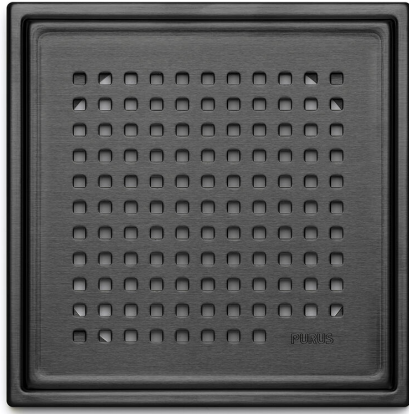

Item 7135081

Tile frame Chess matt black is a tile frame with square floor gully strainer with high quality in PVD coated stainless steel. The tile frame is part of the Purus Square design series.

Specifications

Tile frame Chess matt black is a tile frame with square floor gully strainer with high quality in PVD coated stainless steel. The tile frame is part of the Purus Square design series.

Item Number	7135081
Floor Covering	Tiles
Item Color	Matt black
Material	Stainless steel 1.4301
Pressure Flow Temp	K3
Size	197x197x6 mm
Surface	PVD (Physical Vapour Deposition)
Version	Chess grate