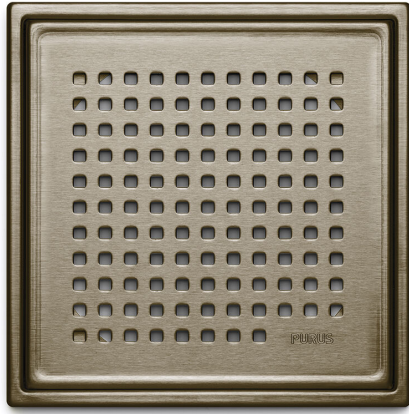

Item 7135082

Tile frame Chess bronze is a tile frame with square floor well strainer with high quality in PVD coated stainless steel. The tile frame is part of the Purus Square design series.

Specifications

Tile frame Chess bronze is a tile frame with square floor well strainer with high quality in PVD coated stainless steel. The tile frame is part of the Purus Square design series.

Item Number	7135082
Floor Covering	Tiles
Item Color	Bronze
Material	Stainless steel 1.4301
Pressure Flow Temp	K3
Size	197x197x6 mm
Surface	PVD (Physical Vapour Deposition)
Version	Chess grate