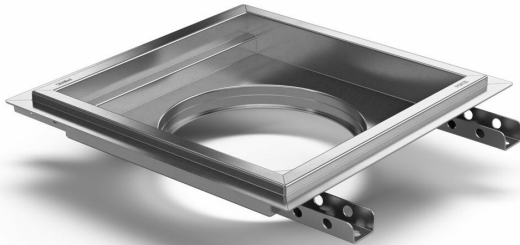

## Item 818170

Purus channel square 200 is a floor channel made of acid-resistant stainless steel for installation in concrete flooring. The floor channel is 200×200 och är avsedd för massagolv som ytskikt. The floor channel needs to be supplemented with grating/grid depending on the environment and outlet house in acid-resistant stainless steel.

## Item 818171

Purus channel square 300 is a floor channel made of acid-resistant stainless steel for installation in concrete. The floor channel is 300×300 och är avsedd för massagolv som ytskikt. The floor channel needs to be supplemented with grating/grid depending on the environment and outlet house in acid-resistant stainless steel.

## Specifications

Purus channel square 200 is a floor channel made of acid-resistant stainless steel for installation in concrete flooring. The floor channel is 200×200 och är avsedd för massagolv som ytskikt. The floor channel needs to be supplemented with grating/grid depending on the environment and outlet house in acid-resistant stainless steel.

<b>Item Number</b>	818170
<b>Dimension</b>	Side/bottom in stainless steel in Ø75/Ø110 mm
<b>Electrical Data</b>	1,9 l
<b>Floor</b>	Concrete flooring

<b>Construction</b>	
<b>Floor Covering</b>	Resin
<b>Function</b>	Central outlet
<b>Item Color</b>	Stainless
<b>Material</b>	Acid-resistant stainless steel 1.4404
<b>Size</b>	200x200x50 mm
<b>Surface</b>	Pickled
<b>Version</b>	Do not forget grid/outlet house
<b>Item Number</b>	818171
<b>Dimension</b>	Side/bottom in stainless steel in Ø75/Ø110 mm
<b>Electrical Data</b>	3,9 l
<b>Floor Construction</b>	Concrete flooring
<b>Floor Covering</b>	Resin
<b>Function</b>	Central outlet
<b>Item Color</b>	Stainless
<b>Material</b>	Acid-resistant stainless steel 1.4404
<b>Size</b>	300x300x50 mm
<b>Surface</b>	Pickled
<b>Version</b>	Do not forget grid/outlet house