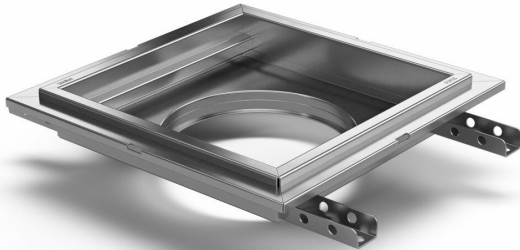

Item 818190

Purus channel square 200 is a floor channel made of acid-resistant stainless steel for installation in concrete flooring. The floor channel is 200×200 och är avsedd för klinkergolv som ytskikt. The floor channel needs to be supplemented with grating/grid depending on the environment and outlet house in acid-resistant stainless steel.

Item 818191

Purus channel square 300 is a floor channel made of acid-resistant stainless steel for installation in concrete. The floor channel is 300×300, suitable for concrete floor build-ups only. The floor channel needs to be supplemented with grating/grid depending on the environment and outlet house in acid-resistant stainless steel.

Specifications

Purus channel square 200 is a floor channel made of acid-resistant stainless steel for installation in concrete flooring. The floor channel is 200×200 och är avsedd för klinkergolv som ytskikt. The floor channel needs to be supplemented with grating/grid depending on the environment and outlet house in acid-resistant stainless steel.

Item Number	818190
Dimension	Side/bottom in stainless steel in Ø75/Ø110 mm
Electrical Data	1,9 l
Floor	Concrete flooring

Construction	
Floor Covering	Tile floor with glueing flange
Function	Central outlet
Item Color	Stainless
Material	Acid-resistant stainless steel 1.4404
Size	200x200x50 mm
Surface	Pickled
Version	Do not forget grid/outlet house
Item Number	818191
Dimension	Side/bottom in stainless steel in Ø75/Ø110 mm
Electrical Data	3,9 l
Floor Construction	Concrete flooring
Floor Covering	Tile floor with glueing flange
Function	Central outlet
Item Color	Stainless
Material	Acid-resistant stainless steel 1.4404
Size	300x300x50 mm
Surface	Pickled
Version	Do not forget grid/outlet house