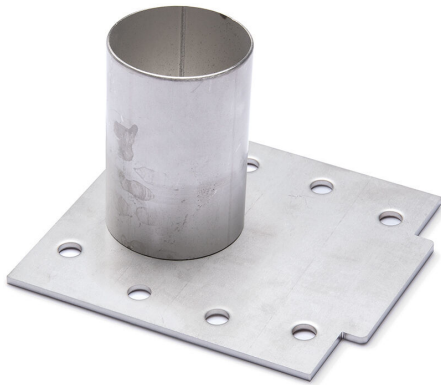

Item 855662

Screw connection in acid-resistant stainless steel with D50 socket intended for Purus channel spalte module gable.

Specifications

Item Number	855662
Function	Side outlet
Item Color	Stainless
Material	Acid-resistant stainless steel 1.4404
Size	500×500 mm
Surface	Pickled