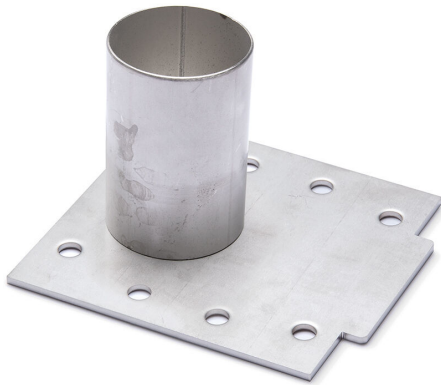

Item 855662

Screw connection in acid-resistant stainless steel with D50 socket intended for Purus channel spalte module gable.

## Specifications

<b>Item Number</b>	855662
<b>Function</b>	Side outlet
<b>Item Color</b>	Stainless
<b>Material</b>	Acid-resistant stainless steel 1.4404
<b>Size</b>	500×500 mm
<b>Surface</b>	Pickled