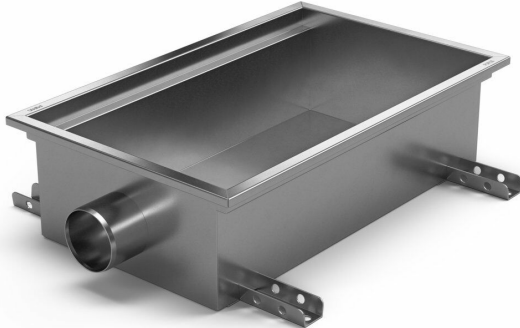

## Item 818900

Purus channel combo is made of acid-resistant stainless steel with side outlet Ø75 mm for installation in concrete. The floor channel is 300x300x150 and is intended for concrete flooring. There is always residual water in the channel about 50 mm of water forms the water trap in the bottom of the channel and is equipped with a cleaning plug. The floor channel requires an almost continuous flow to function properly. Unsuitable in environments that set hygiene requirements.

## Item 818904

Purus channel combo is made of acid-resistant stainless steel with side outlet Ø75 mm for installation in concrete. The floor channel is 500x300x150 och är avsedd för betonggolv som ytskick. There is always residual water in the channel about 50 mm of water forms the water trap in the bottom of the channel and is equipped with a cleaning plug. The floor channel requires an almost continuous flow to function properly. Unsuitable in environments that set hygiene requirements.

## Specifications

<b>Item Number</b>	818900
<b>Floor Construction</b>	Concrete flooring
<b>Floor Covering</b>	Concrete
<b>Function</b>	Side outlet

<b>Item Color</b>	Stainless
<b>Material</b>	Acid-resistant stainless steel 1.4404
<b>Outlet Dimension</b>	Ø75 mm
<b>Pressure Flow Temp</b>	1,3 l/s
<b>Size</b>	300x300x150 mm
<b>Surface</b>	Pickled
<b>Version</b>	Do not forget grid/grating

<b>Item Number</b>	818904
<b>Floor Construction</b>	Concrete flooring
<b>Floor Covering</b>	Concrete

<b>Function</b>	Side outlet
-----------------	-------------

<b>Item Color</b>	Stainless
<b>Material</b>	Acid-resistant stainless steel 1.4404
<b>Outlet Dimension</b>	Ø75 mm
<b>Pressure Flow Temp</b>	1,3 l/s
<b>Size</b>	500x300x150 mm
<b>Surface</b>	Pickled
<b>Version</b>	Do not forget grid/grating