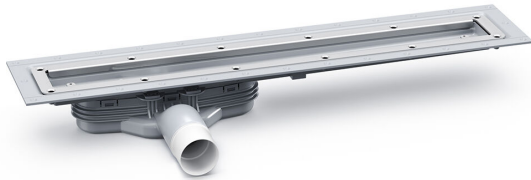

## Item 53304

The Purus Line Living Plus 600 is a complete floor drain for vinyl flooring with a Chess grate and Low horizontal 50 mm outlet floor drain. It can be installed in wooden or concrete joists. The Purus Line Living Plus linear drain comes with a removable NOOD water trap, stainless steel clamping ring, stainless steel patterned Chess grate, 50 mm to 1½" UK adapter for solvent welding and a concrete installation kit. The NOOD water trap is a mechanical trap which closes when there is no water present, thus preventing any foul air from escaping through the drain. For wooden joist installations, a Linear Self-Supporting Wetroom Former Tray should be used.

## Item 53310

The Purus Line Living Plus 700 is a complete floor drain for vinyl flooring with a Chess grate and Low horizontal 50 mm outlet floor drain. It can be installed in concrete joists. The Purus Line Living Plus linear drain comes with a removable NOOD water trap, stainless steel clamping ring, stainless steel patterned Chess grate, 50 mm to 1½" UK adapter for solvent welding and a concrete installation kit. The NOOD water trap is a mechanical trap which closes when there is no water present, thus preventing any foul air from escaping through the drain. For wooden joist installations, a 600 or 800 drain should be used with a Linear Self-Supporting Wetroom Former Tray.