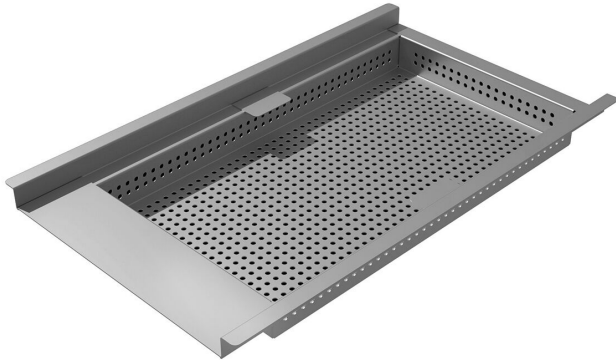

## Item 818950

Filter basket in stainless steel with a volume of 1,8 liters. The Filter basket is used to collect particles larger than 5 mm, e.g. leaves, so they do not fill up the water trap. The Filter basket is picked up for emptying and reassembled.

## Item 818952

Filter basket in stainless steel with a volume of 3,2 liters. The Filter basket is used to collect particles larger than 5 mm, e.g. leaves, so they do not fill up the water trap. The Filter basket is picked up for emptying and reassembled.

## Specifications

<b>Item Number</b>	818950
<b>Electrical Data</b>	1,8 l
<b>Function</b>	For Purus channel combo
<b>Item Color</b>	Stainless
<b>Material</b>	Acid-resistant stainless steel 1.4404
<b>Size</b>	300x300x60 mm
<b>Surface</b>	Pickled
<b>Version</b>	Low
<b>Item Number</b>	818952

**Electrical Data**

3,2 l

**Function**

For Purus channel combo

**Item Color**

Stainless

**Material**

Acid-resistant stainless steel 1.4404