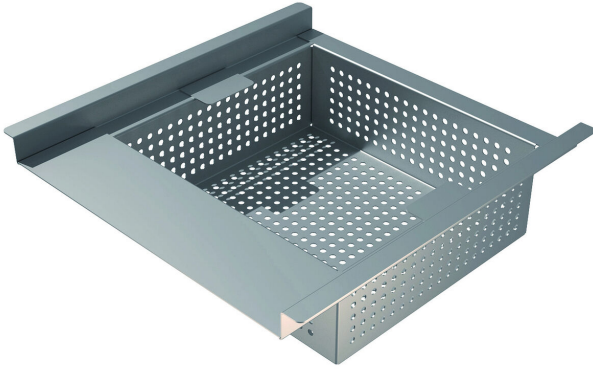

## Item 818951

Filter basket in stainless steel with a volume of 3,7 liters. The Filter basket is used to collect particles larger than 5 mm, e.g. leaves, so they do not fill up the water trap. The Filter basket is picked up for emptying and reassembled.

## Specifications

<b>Item Number</b>	818951
<b>Electrical Data</b>	3,7 l
<b>Function</b>	For Purus channel combo
<b>Item Color</b>	Stainless
<b>Material</b>	Acid-resistant stainless steel 1.4404
<b>Size</b>	300x300x100 mm
<b>Surface</b>	Pickled
<b>Version</b>	High